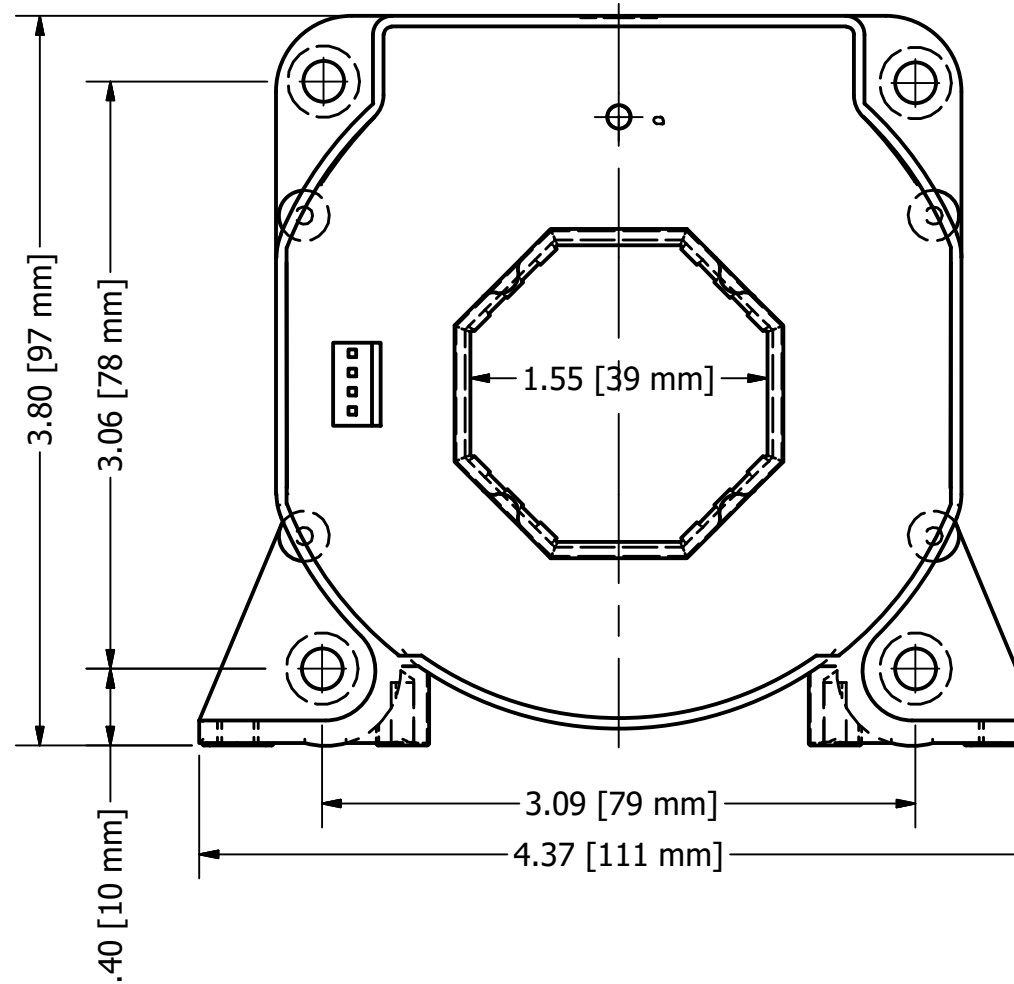

IsoBlock I-ZF
SCALE 1 : 1

Cable+Molex
SCALE 1 : 1

Molex part#: 0022012041

DRAWN J. Lizarazo	3/8/2018	TITLE		
CHECKED		IsoBlock I-ZF-1000		
QA		SIZE C	DWG NO IsoBlock I-ZF-1000	REV
MFG		SCALE		
APPROVED		SHEET 1 OF 1		