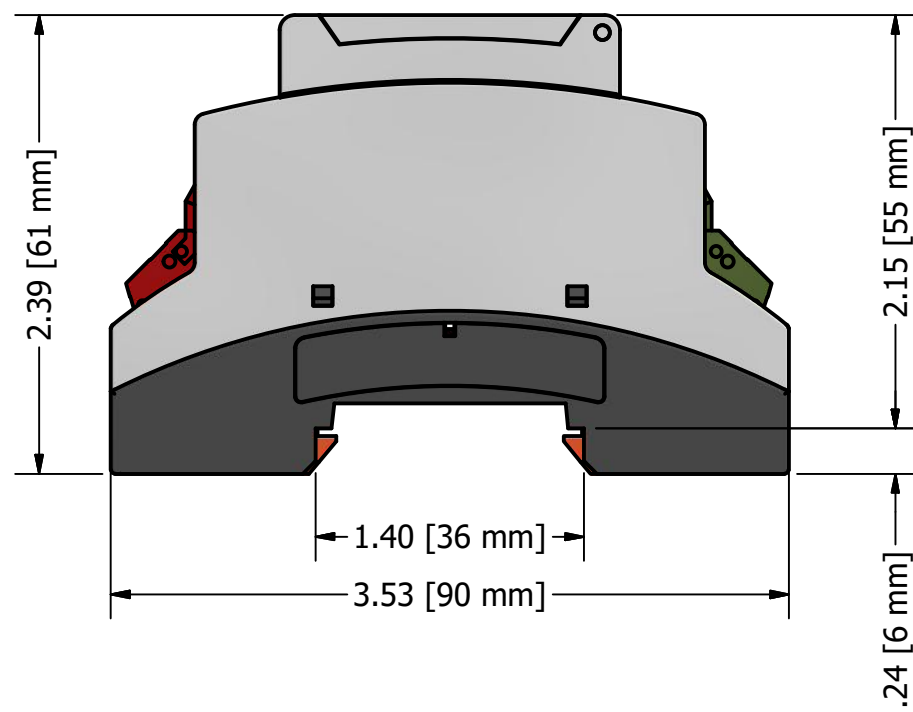

IsoBlock I-ZF
SCALE 1 : 1

Cable+Molex
SCALE 1 : 1

Molex part#: 0022012041

DRAWN J. Lizarazo	3/8/2018	TITLE		
CHECKED		IsoBlock I-ZF-1000		
QA		SIZE C	DWG NO IsoBlock I-ZF-1000	REV
MFG		SCALE		
APPROVED		SHEET 1 OF 1		