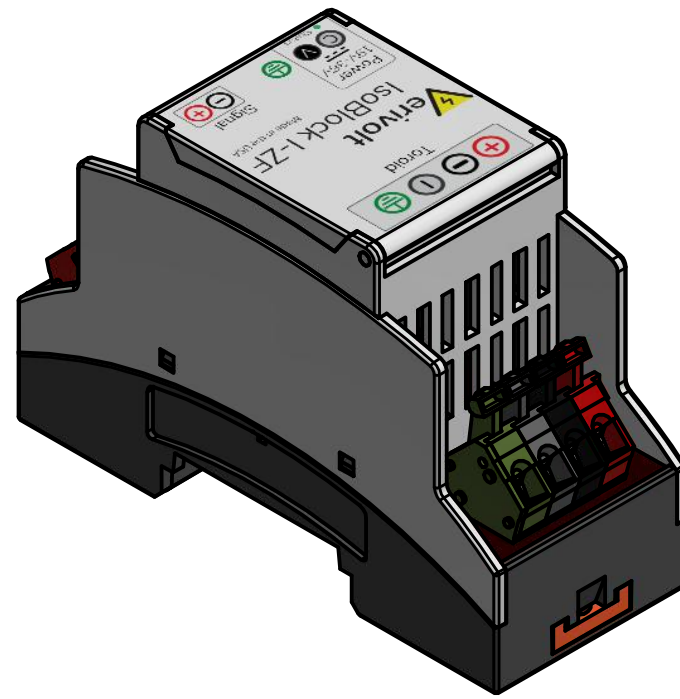

IsoBlock I-ZF
SCALE 1 : 1

Cable+Molex
SCALE 1 : 1

Molex part#: 0022012041

DRAWN J. Lizarazo	3/8/2018	TITLE		
CHECKED		IsoBlock I-ZF-1000		
QA		SIZE C	DWG NO IsoBlock I-ZF-1000	REV
MFG		SCALE		
APPROVED		SHEET 1 OF 1		