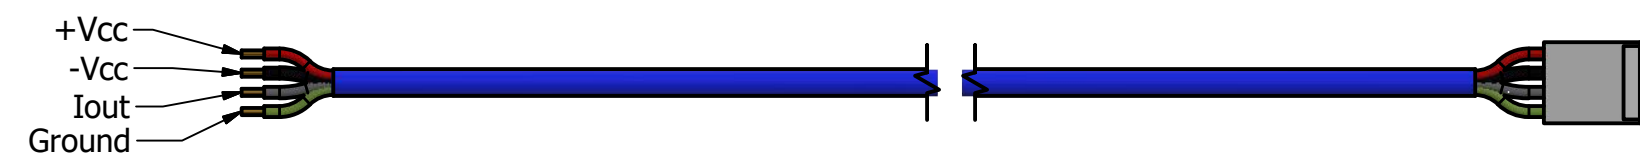

IsoBlock I-ZF
SCALE 1 : 1

Cable+Molex
SCALE 1 : 1

Molex part#: 0022012041

DRAWN J. Lizarazo	3/8/2018	TITLE		
CHECKED		IsoBlock I-ZF-1000		
QA		SIZE C	DWG NO IsoBlock I-ZF-1000	REV
MFG		SCALE		
APPROVED		SHEET 1 OF 1		